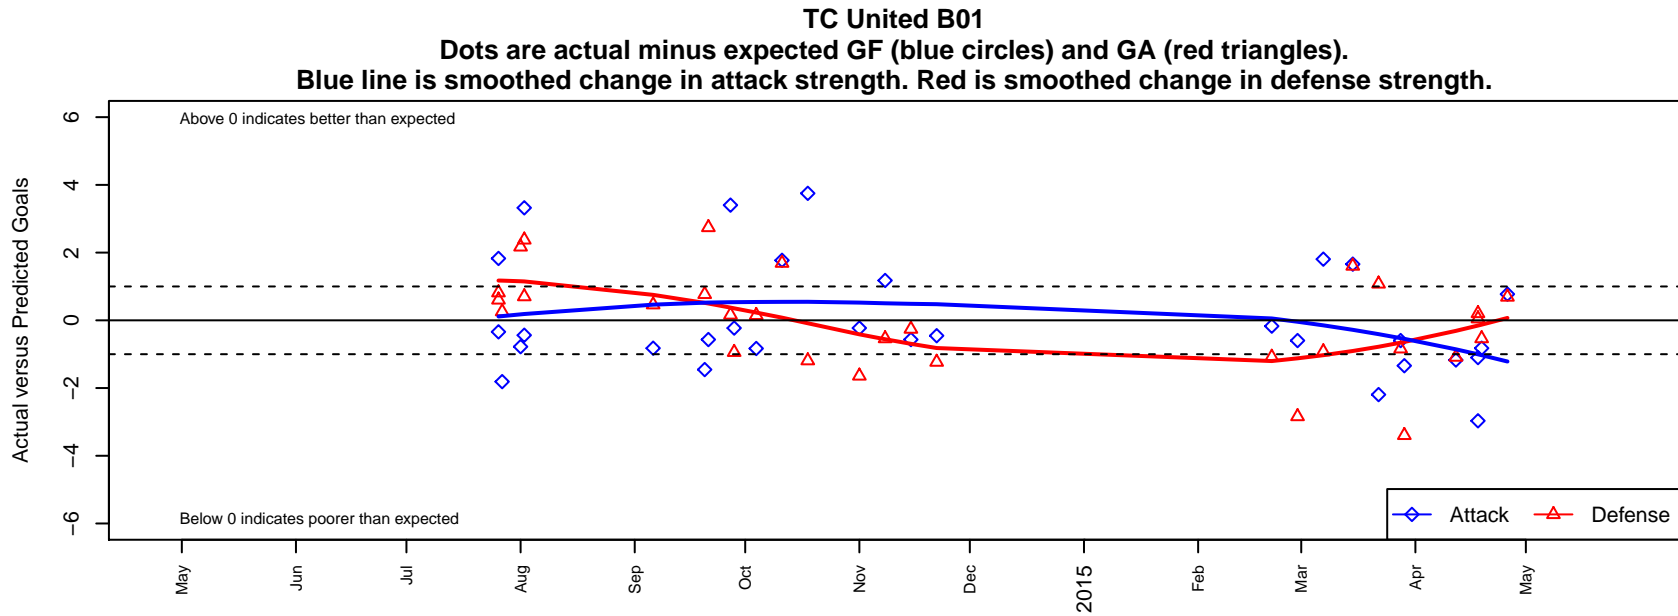

# TC United B01

Thurston County United  
 Lacey, WA  
 B01 total strength=761  
 attack=1.16 defense=0.66  
 fall league = PSPL Classic 2 U13  
 spr league = Spr PSPL Classic 1 U13  
 notes= Ramos 2013, 2014

**attack and defense variance (black dot)  
relative to other teams  
and top 10 in region**

**attack and defense rating  
relative to others at age  
and all opponents in last 13 months**

**Performance relative to 13 month average**