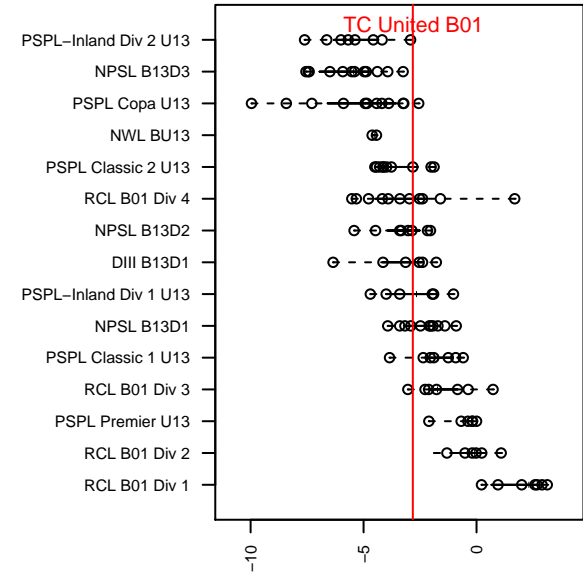

# TC United B01

Thurston County United  
 Lacey, WA  
 B01 total strength=761  
 attack=1.16 defense=0.66  
 fall league = PSPL Classic 2 U13  
 spr league = Spr PSPL Classic 1 U13  
 notes= Ramos 2013, 2014

alt names used:  
 TC United BU13-Ramos  
 TC United Ramos  
 THURSTON COUNTY UNITED TC UNITED B  
 TC United B'01-Ramos  
 TC UNITED B01-RAMOS (WA)

Venues played:  
 2013 WA Cup BU12 Gold/Silver U12  
 2014 Sounders FC Cup BU13  
 2014 WA Rush Cup B13 Gold U13  
 2014 PSPL Classic 2 U13  
 2014 Spr PSPL Classic 1 U13  
 2014 WA Cup BU13 Silver/Bronze U13

**attack and defense variance (black dot)  
relative to other teams  
and top 10 in region**

**attack and defense rating  
relative to others at age  
and all opponents in last 13 months**

**Performance relative to 13 month average**