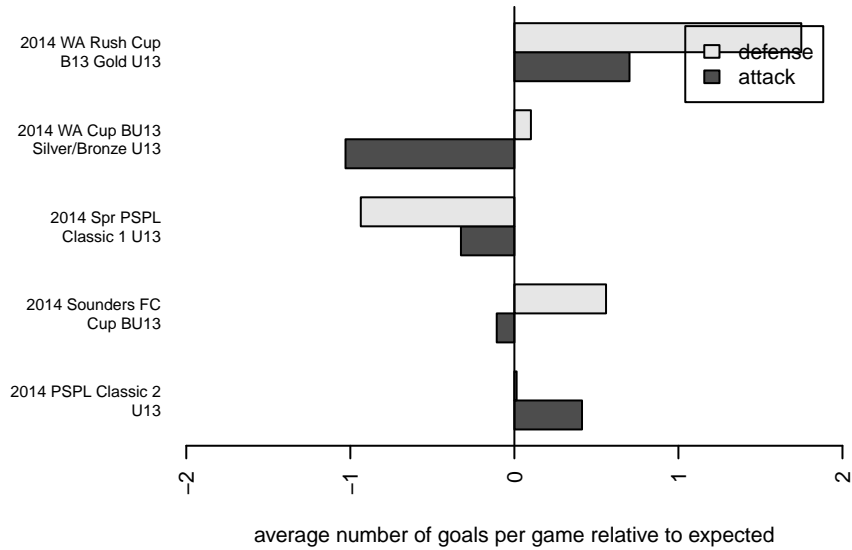

alt names used:  
 TC United BU13-Ramos  
 TC United Ramos  
 THURSTON COUNTY UNITED TC UNITED B  
 TC United B'01-Ramos  
 TC UNITED B01-RAMOS (WA)

Venues played:  
 2013 WA Cup BU12 Gold/Silver U12  
 2014 Sounders FC Cup BU13  
 2014 WA Rush Cup B13 Gold U13  
 2014 PSPL Classic 2 U13  
 2014 Spr PSPL Classic 1 U13  
 2014 WA Cup BU13 Silver/Bronze U13

**attack and defense variance (black dot)  
relative to other teams  
and top 10 in region**

**attack and defense rating  
relative to others at age  
and all opponents in last 13 months**

**Performance relative to 13 month average**